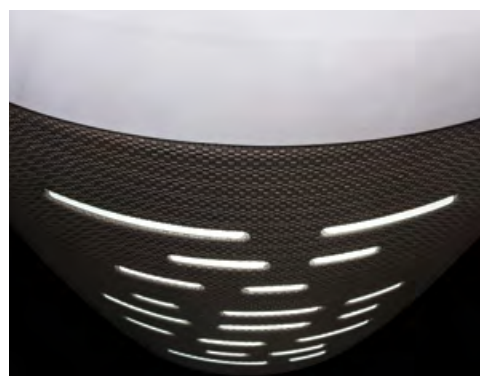

PERFORMANCE

- Introduces new PowerPro® FX Directional Jet for targeted hip massage, exclusive to the J-500™ Collection
- Offers wrist jets incorporated into an upright seat in the J-585™
- Provides wider variety of seating levels to accommodate varying heights comfortably

DESIGN

- Debuts Curvalux™ exterior mimicking durable, high-end patio furniture
- Showcases a modern shape with an elevated silhouette and wall mounted controls for sleek deck design
- Features a revolutionary architectural lighting design integrated into the skirt

EASE OF USE

- Incorporates full-color ProTouch™ Glass Control panel
- Utilizes smartphone app for monitoring, maintenance reminders and remote operation
- Integrates a concealed clip skirt system for easy, tool-free access