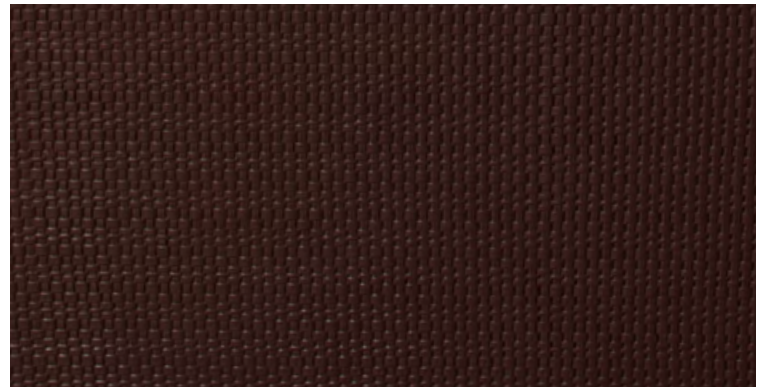

Roasted Chestnut Skirting