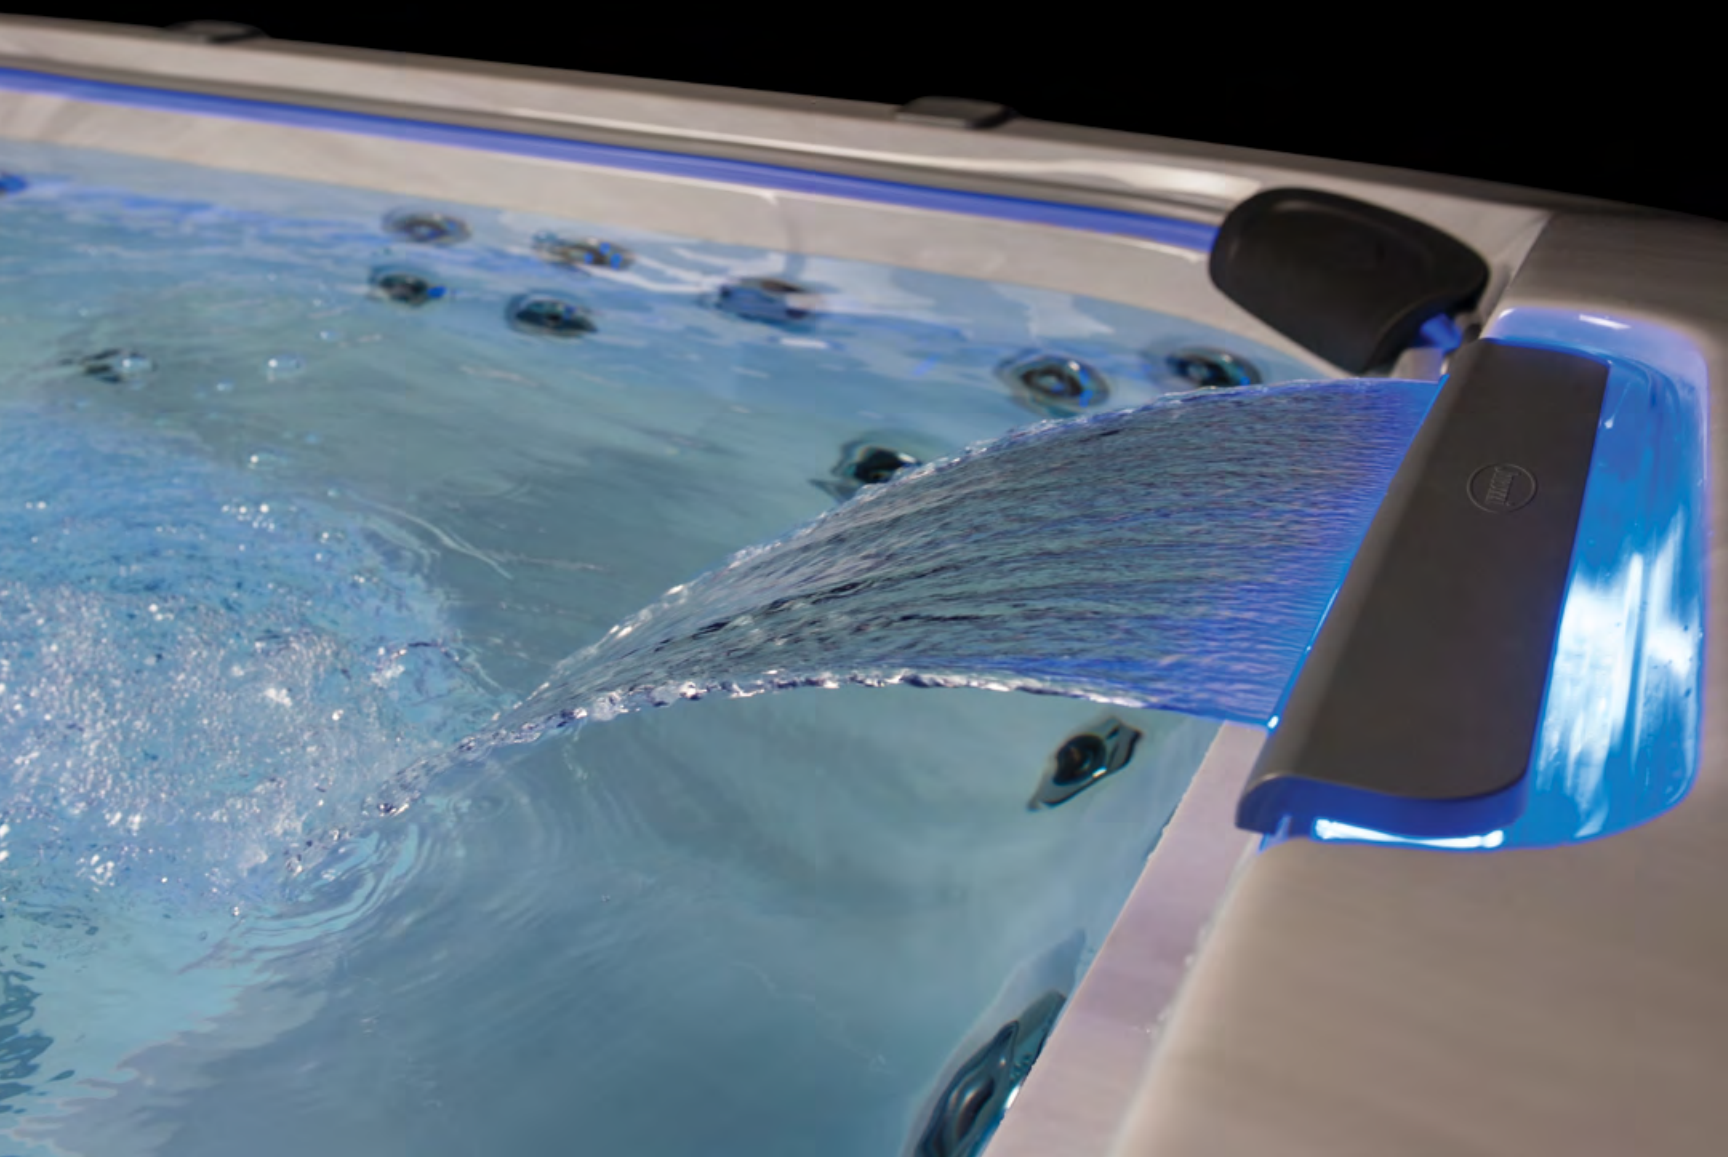

INNOVATIVE TECHNOLOGY

The J-500™ Collection is also the most technologically advanced hot tub we've ever made. The ProTouch™ control is the first water-proof glass touch screen control on a hot tub. Our integrated smartphone app allows you to heat up the water on your way home, activate maintenance reminders and even alert both you and your local dealership of any service needs. The fiber optic ProEdge™ lighting technology only uses a single LED bulb on the inside perimeter to make your hot tub glow evenly. Thanks to the latest technology, this collection is also the smartest.